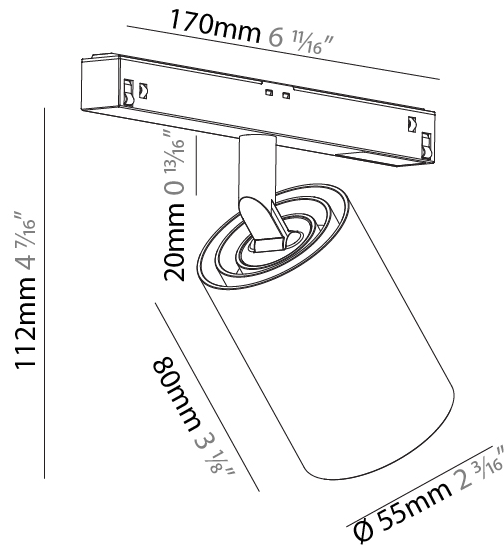

1. To build a product code in our configurator select the specify button on the base model # product page
2. To build a manual product code on this datasheet choose from the options listed below in blue font and add the suffix to the base model #

GENERAL

Series: Centriq
Subseries: Centriq for Clicktrack
Brand: Prolicht
Division: Architectural
Mounting Type: Track
Mounting Location: Ceiling
Subcategory: Spots

PHYSICAL

Shape: Cylinder
Diameter (mm): 55
Diameter (in): 2 ³/₁₆
Length (mm): 170
Length (in): 6 ¹³/₁₆
Height (mm): 112
Height (in): 4 ⁷/₁₆
Light Distribution: Adjustable / Direct
Fixture Finish: SSR / BKV / CWI / CRY / HAB / UFT / ITA / RUA / FTG / MYG / LOD / PUS / FRO / FUP / KIA / POP / BLS / SPG / MEY / GOH / GUM / CHC / COM / ABZ / JAG / OBR / MOS / ROR
Fixture Material: Aluminum

ELECTRICAL

Lamp Type: LED (Zhaga Standard)
Input Wattage (W): 12
Total Output Wattage (W): 10.9
Dimming: Non-Dimmable
Driver Included: No
Driver Location: Remote
Driver Type: Constant Voltage - Universal
Driver Class: Class 2
Input Voltage (V): 48
Constant Current (MA): 580
Upon Request: 0-10Vdc dimming / DALI dimming

LED

Number of LEDs: 1
Color Temperature (°K): 2700 / 3000 / 4000
Max. Delivered Lumen (lm): 750 / 780 / 840
CRI: >90 CRI

OPTICAL

Reflector°: 17 / 33 / 46
Optic°: 15 / 25 / 35
Adjustability: Rotational 360°; Tilt 90° (±45°)

RATINGS AND CERTIFICATIONS

Certified By: Certified for North American Standards
IP rating: IP20