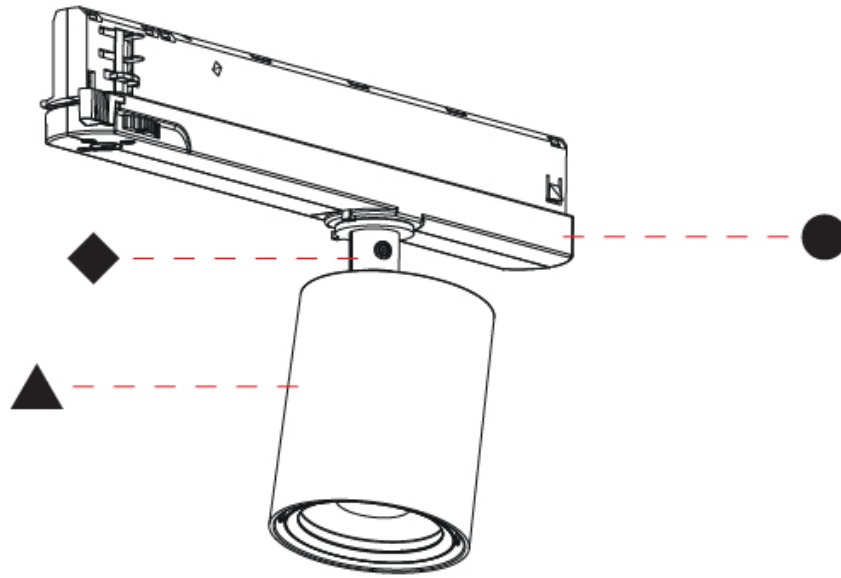

OPTICAL

Beam Angle: 12
 Adjustability: Rotational 360°; Tilt 90° (±45°)

RATINGS AND CERTIFICATIONS

Certified By: Certified for North American Standards
 IP rating: IP20

CENTRIQ IN TRACK

A3T215-

PROJECT
TYPE
SPECIFIER
QUANTITY
DATE