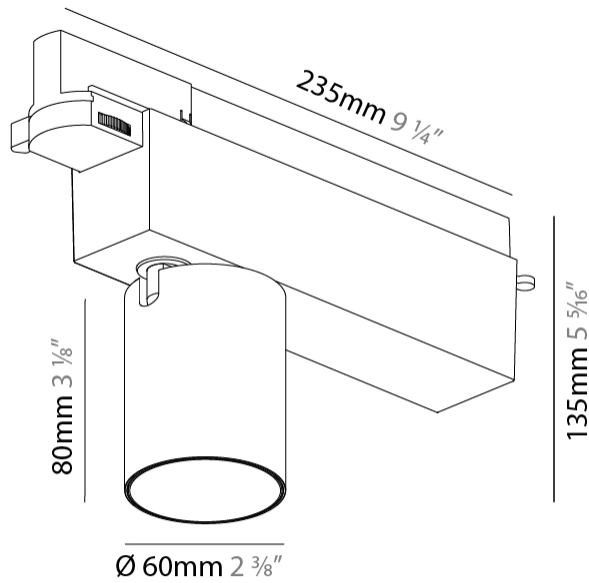

GENERAL

Series: Centriq
Subseries: Centriq 60
Brand: Prolicht
Division: Architectural
Mounting Type: Track
Mounting Location: Ceiling
Subcategory: Spots

PHYSICAL

Shape: Cylinder
Diameter (mm): 60
Diameter (in): 2 3/8
Length (mm): 235
Length (in): 9 1/4
Height (mm): 135
Height (in): 5 5/16
Light Distribution: Adjustable / Direct
Weight (kg): 0.7
Weight (lbs): 1.54
Installation Requirement: Track or profile system
Fixture Finish: SSR / BKV / CWI / CRY / HAB / UFT / ITA / RUA / FTG / MYG / LOD / PUS / FRO / FUP / KIA / POP / BLS / SPG / MEY / GOH / GUM / CHC / COM / ABZ / JAG / OBR / MOS / ROR
Fixture Material: Aluminum Die Cast

ELECTRICAL

Lamp Type: LED (Zhaga Standard)
Input Wattage (W): 12 / 15
Total Output Wattage (W): 10.8 / 13.5
Dimming: Tri-Mode (Non-Dimming and Phase Dimming (120Vac only) and 0-10V Dimming)
Driver Included: Yes
Driver Location: Integrated
Driver Type: Constant Current - Universal
Driver Class: Class 2
Input Voltage (V): 120 - 277
Constant Current (MA): 350

LED

Number of LEDs: 1
Color Temperature (°K): 2700 / 3000 / 3500 / 4000
Max. Delivered Lumen (lm): 520 / 580 / 627 / 640
Nominal Lumen (lm): 960 / 1070 / 1156 / 1180
CRI: >90 CRI
Lamp Life (hrs): 50000
Upon Request: Special Color Temperature Special Led

OPTICAL

Beam Angle: 8
Adjustability: Rotational 340°; Tilt 90°
Upon Request: Special Beam Angles

RATINGS AND CERTIFICATIONS

Certified By: Certified for North American Standards
IP rating: IP20